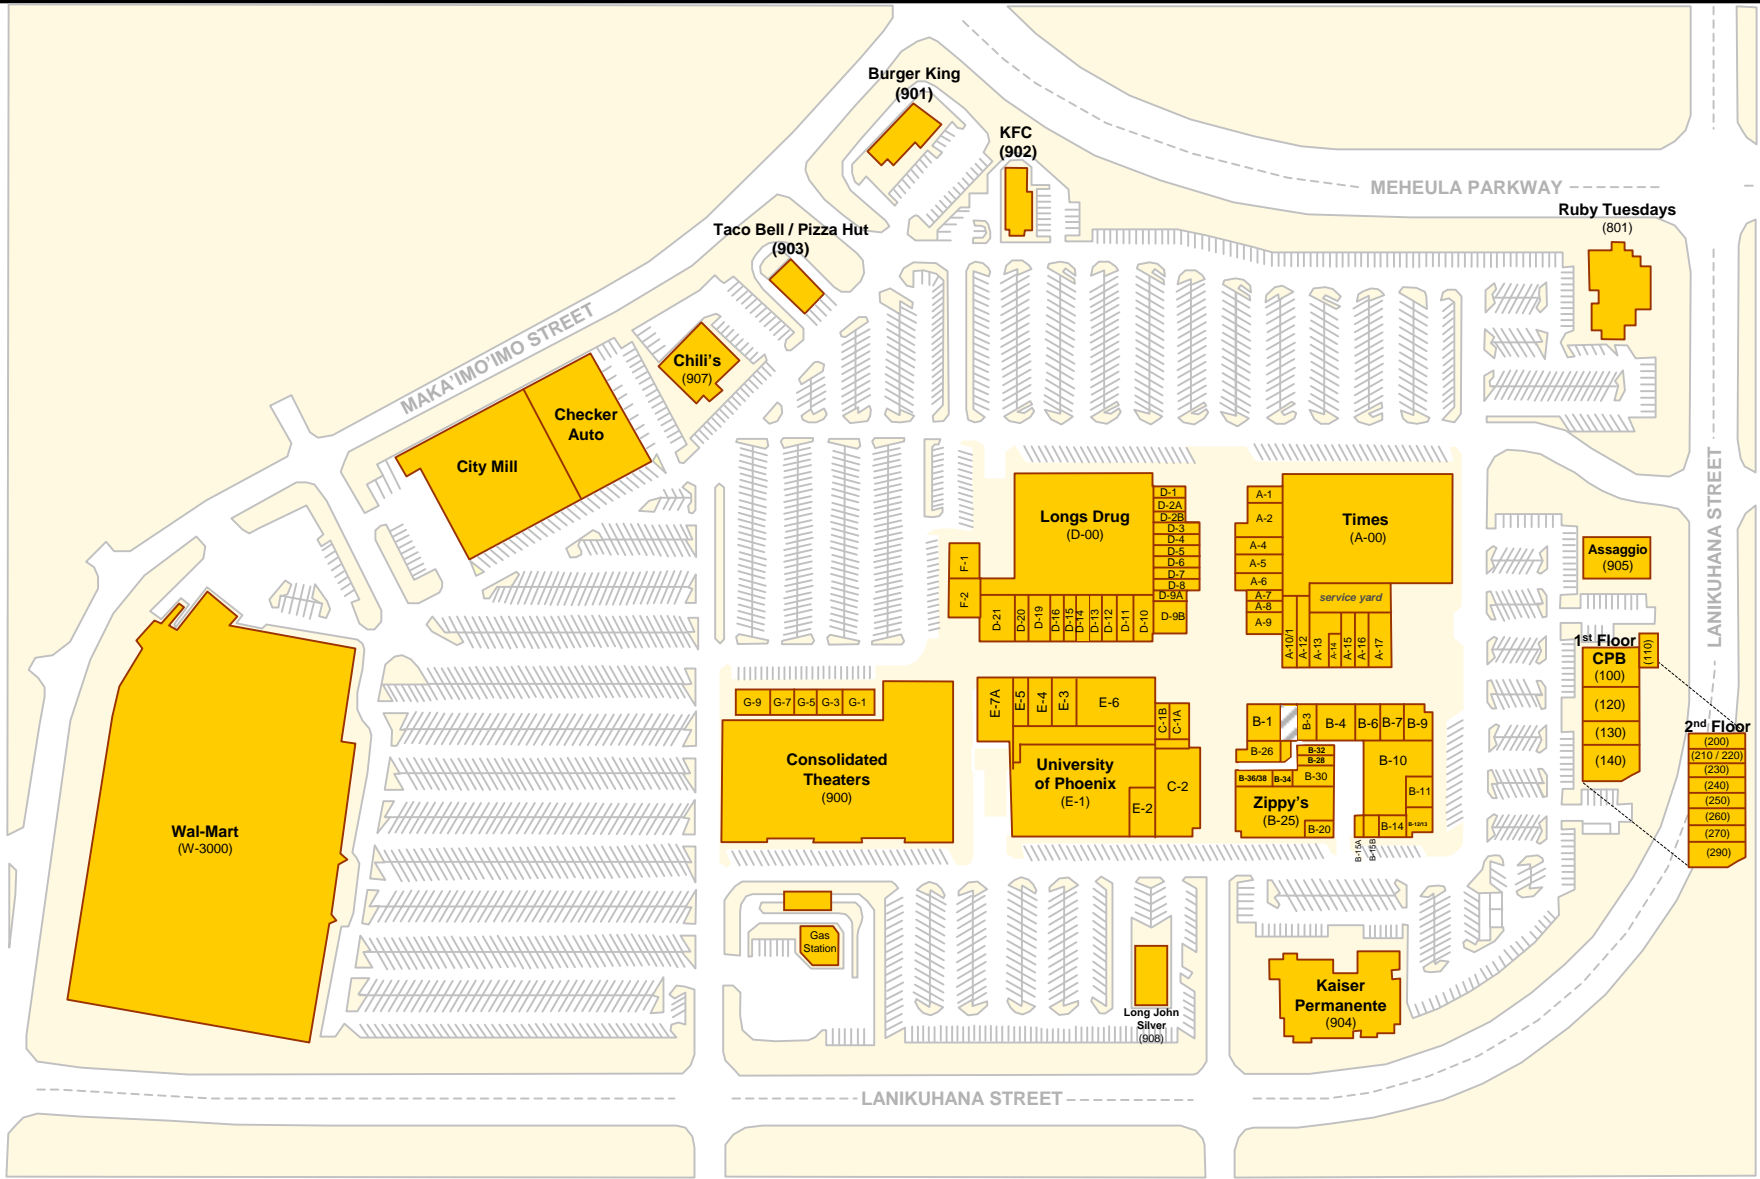

# Town Center of Mililani

95-1249 Meheula Parkway, Mililani, Hawaii 96789

The information contained herein comes from sources deemed reliable; however, Colliers Monroe Friedlander, Inc. makes no representation or warranty as to accuracy and said information is subject to change without notice. No subagency offered. (03/06)